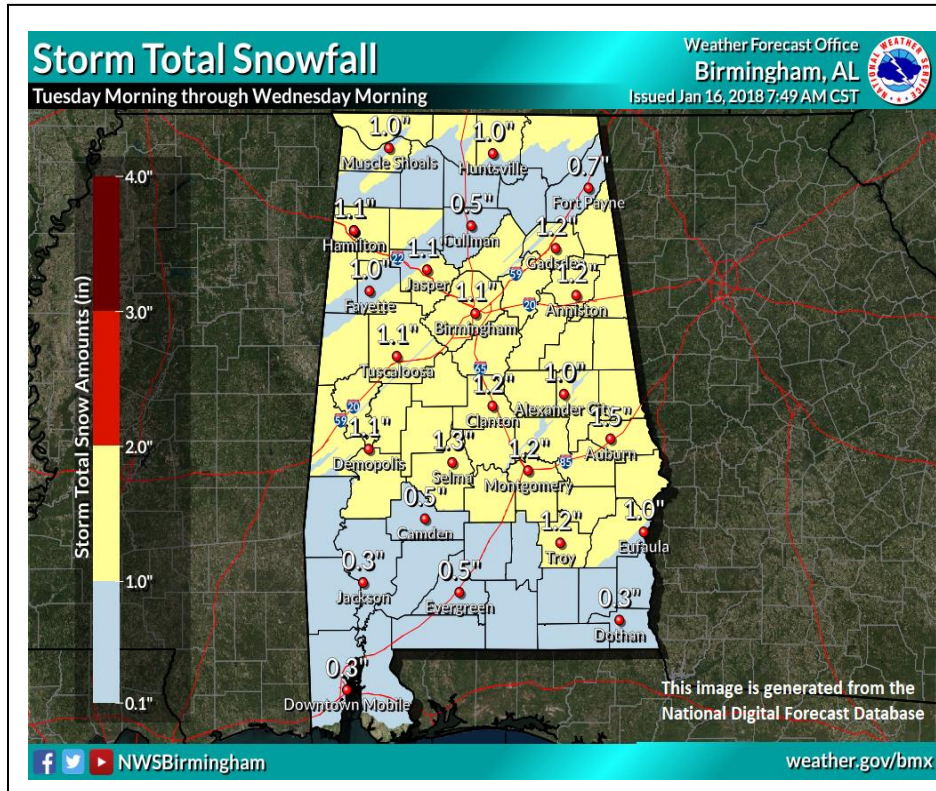

ACTIVATION STATUS

State of Emergency: In effect 1/16/17 at 1800hrs
Local Emergency Conditions:

Counties: **(1)** Cullman
Cities: **(3)** City of Cullman, Town of Garden City and City of Good Hope
SEOC Activated: Level 3
Divisions Activated: E, F & G
Divisions Alerted: C & D

**SITUATIONAL OVERVIEW
PER COUNTY REPORTS**

County EOCs Activated: **(23)**
School Closings: **(25)**
Counties with closings for 1/17/18.
County Office Closings for 1/17/18: **(8)** Barbour, Butler, Choctaw, Coffee, Coosa, Cullman, Dallas, and Lamar.
Warming Stations: **(12)** open in **(5)** Counties: Elmore, Geneva, Monroe, Montgomery, and Pike.
Roads Impassable: **(6)** Butler, Colbert, Fayette, Franklin, Limestone, and Marion.
Power Outages: No Significant outages at this time.
State Government Offices: Closed on 1/17/18.

INCIDENT UPDATE REPORT #1

HAZARDOUS WEATHER OUTLOOK

The impacts from extreme cold temperatures and mainly light snowfall will affect the entire state overnight tonight, through tomorrow, and into Thursday. Snowfall will continue to fall tonight across Central Alabama and move southeastward. Temperatures overnight will fall into the single digits in the TN valley to the teens across South Alabama. Wind Chill temperatures will range from -10 in the north to the low teens south. On Wednesday, high temperatures will remain below freezing along and north of US 80/I-85, and in the low to mid 30s over South Alabama. Low temperatures Wednesday night will be in the teens statewide. Temperatures are expected to warm above freezing statewide by noon Thursday.